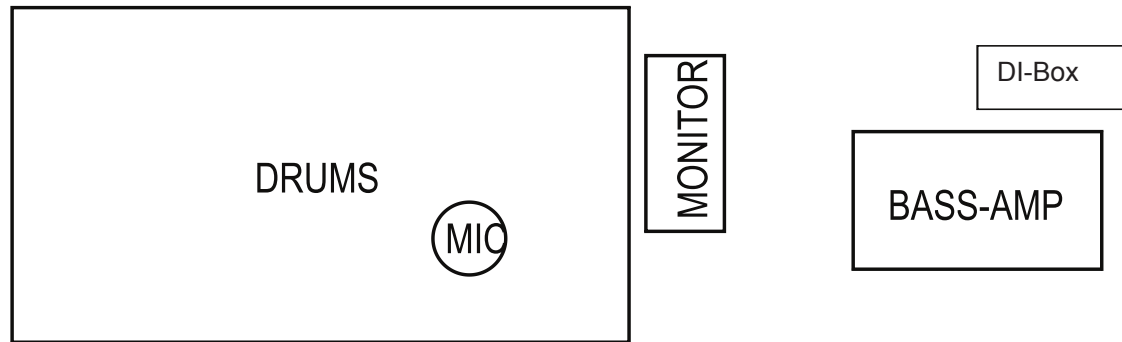

# Michael van Merwyk & The Jookbox Zoo

Stageplan with own Backline

Acoustic-Guitar-Amp  
with build in DI-Box

Drumstool or  
Stool without armrests.  
Take a solid one, MvM  
is a big fella!

MONITOR

MONITOR